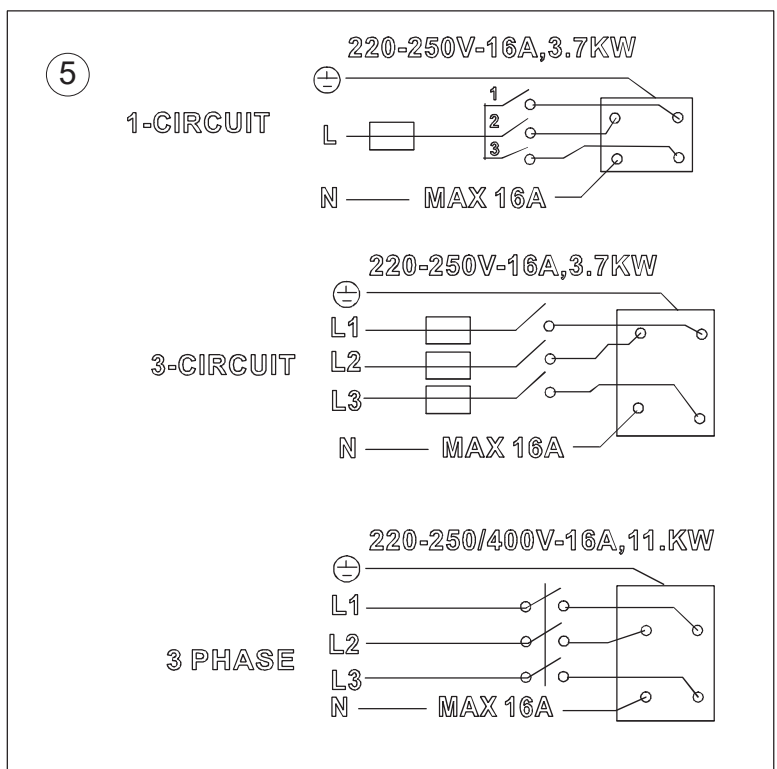

POWERGEAR RECESSED TRACK MOUNTING INSTRUCTIONS

Important

This installation must be performed by a professional installer.
Power must be switched off before performing any operation or manipulation.
This material is only for indoor application.

PRO-RX431

PRO-RX434

PRO-RX435

PRO-RX436

PRO-RX437