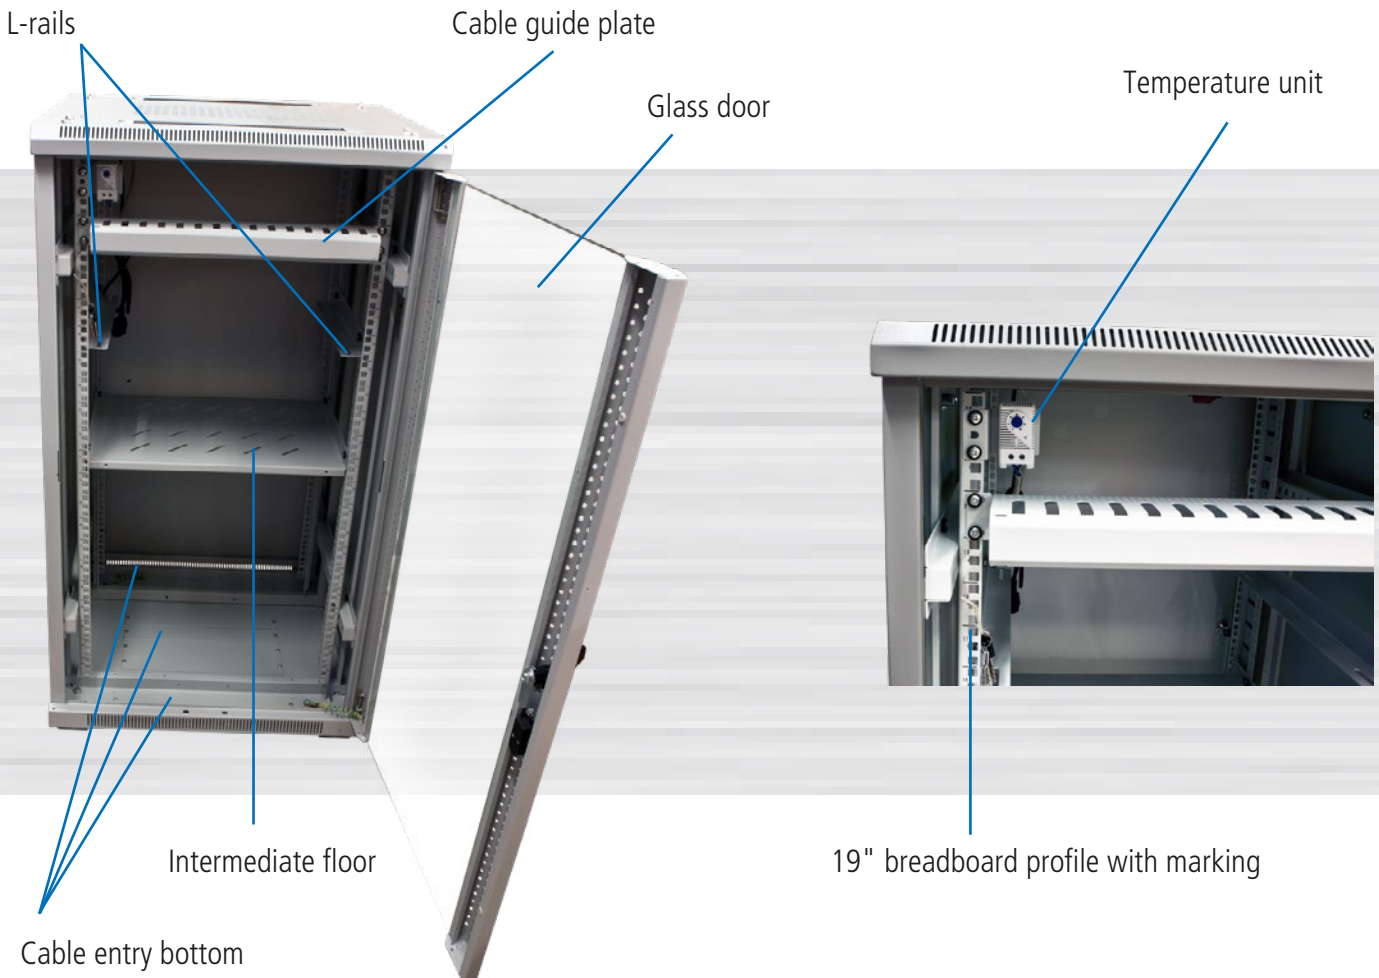

Item	Outer dimensions (W/D/H)	Height	Color	Fan	19" Profile spacing	Manufacturer number
139698	600/610/656mm	12HE	Light gray	2	400(480)mm	ALL-SNB6612BDGru
122277	600/810/656mm	12HE	Light gray	4	600(680)mm	ALL-SNB6812BDGru
122278	600/1010/656mm	12HE	Light gray	4	800(880)mm	ALL-SNB6112BDGru
106972	600/610/1110mm	22HE	Light gray	2	400(480)mm	ALL-SNB6622BDGru
106973	600/810/1110mm	22HE	Light gray	4	600(680)mm	ALL-SNB6822BDGru
106974	600/910/1110mm	22HE	Light gray	4	700(780)mm	ALL-SNB6922BDGru
106975	600/1010/1110mm	22HE	Light gray	4	800(880)mm	ALL-SNB6122BDGru
156700	600/1210/1110mm	22HE	Light gray	4	1000(1080)mm	ALL-SNB61222BDGru
106979	600/610/1555mm	32HE	Light gray	2	400(480)mm	ALL-SNB6632BDGru
106980	600/810/1555mm	32HE	Light gray	4	600(680)mm	ALL-SNB6832BDGru
106981	600/910/1555mm	32HE	Light gray	4	700(780)mm	ALL-SNB6932BDGru
106982	600/1010/1555mm	32HE	Light gray	4	800(880)mm	ALL-SNB6132BDGru
106986	600/610/2000mm	42HE	Light gray	2	400(480)mm	ALL-SNB6642BDGru
106987	600/810/2000mm	42HE	Light gray	4	600(680)mm	ALL-SNB6842BDGru
106988	600/910/2000mm	42HE	Light gray	4	700(780)mm	ALL-SNB6942BDGru
106990	600/1010/2000mm	42HE	Light gray	4	800(880)mm	ALL-SNB6142BDGru
137711	600/1210/2000mm	42HE	Light gray	4	1000(1080)mm	ALL-SNB61242BDGru