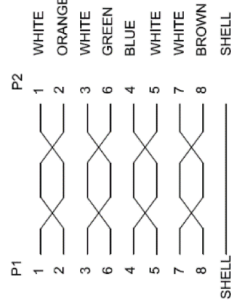

REVISED	DR	APP

⑥	PRINTING	S/FTP CAT.7 600MHz Patch-Cable-4x2xAWG 26 - LSZH
⑤	CABLE	S/FTP CAT.7 PIMF CABLE, 4X(2X7/0.16 BC+AL)+D(7/0.16 BC)+B(16X5/0.12 AL-MG)+LSZH, OD=6.3±0.2mm, COLOR: BLACK
④	MOLD HOOD	PVC, COLOR: BLACK
③	MOLD HOOD	PVC, COLOR: BLACK, MOLD NO.: BLF053
②	CONNECTOR	CAT.6 RJ45 JACK, 3U', SHIELD
①	CONNECTOR	CAT.6A RJ45 PLUG, 3U', SHIELD, (
No.	PART NAME	DESCRIPTION

DESCRIPTION		RJ45 EXTENSION CABLE CAT.7, S/FTP					
						SIZE	A4
CUSTOM TARIFF NO.: 854442909000		UNIT	MM	DRAWN	R.Hueller	APPROVED	08-62010