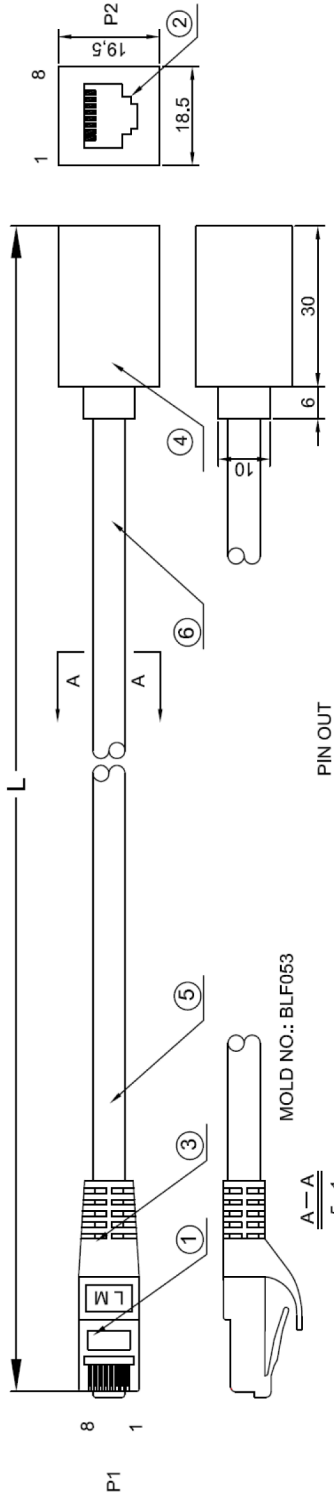

REVISED	DR	APP

⑥	PRINTING	S/FTP CAT.7 600MHz Patch-Cable-4x2xAWG 26 - LSZH
⑤	CABLE	S/FTP CAT.7 PIMF CABLE, 4X(2X7/0.16 BC+AL)+D(7/0.16 BC)+B(16X5/0.12 AL-MG)+LSZH, OD=6.3±0.2mm, COLOR: BLACK
④	MOLD HOOD	PVC, COLOR: BLACK
③	MOLD HOOD	PVC, COLOR: BLACK, MOLD NO.: BLF053
②	CONNECTOR	CAT.6 RJ45 JACK, 3U', SHIELD
①	CONNECTOR	CAT.6A RJ45 PLUG, 3U', SHIELD, (
No.	PART NAME	DESCRIPTION

DESCRIPTION		RJ45 EXTENSION CABLE CAT.7, S/FTP					
						SIZE	A4
CUSTOM TARIFF NO.: 854442909000		UNIT	MM	DRAWN	R.Hueller	APPROVED	08-62010